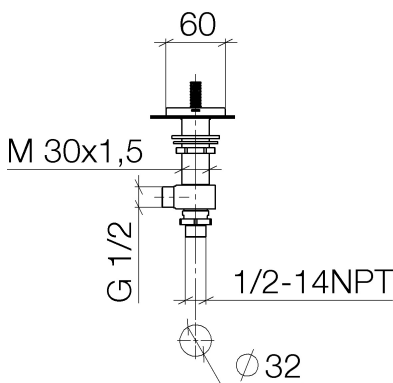

Bathtub - CL.1

Deck valve counter-clockwise closing hot - polished chrome

Article number: 20 002 706-00

- CASCADE structure
- 1-1/4" hole diameter
- Flange 2-3/8" x 2-3/8"
- Fittings group in compliance with DIN 4109: 1
- (ADA)

polished chrome

Dimensional drawing

All dimensions in mm / inch = mm x 0,0394

Bathtub - CL.1

Deck valve counter-clockwise closing hot - polished chrome

Article number: 20 002 706-00

Flow rate chart

Bathtub - CL.1

Deck valve counter-clockwise closing hot - polished chrome

Article number: 20 002 706-00

Other surface finishes

platinum matte
20 002 706-06

Dark Platinum matte
20 002 706-99

More custom finish options are available via special production (xTra Service). Please see our finish matrix for availability and pricing or contact a Dornbracht representative.