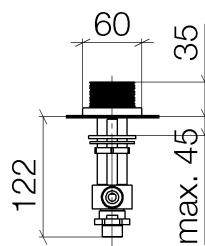

Bathtub - CL.1

Deck valve counter-clockwise closing hot - polished chrome

Article number: 20 002 706-00

- CASCADE structure
- 1-1/4" hole diameter
- Flange 2-3/8" x 2-3/8"
- Fittings group in compliance with DIN 4109: 1
- (ADA)

polished chrome

Dimensional drawing

All dimensions in mm / inch = mm x 0,0394

Bathtub - CL.1

Deck valve counter-clockwise closing hot - polished chrome

Article number: 20 002 706-00

Flow rate chart

Bathtub - CL.1

Deck valve counter-clockwise closing hot - polished chrome

Article number: 20 002 706-00

Other surface finishes

platinum matte
20 002 706-06

Dark Platinum matte
20 002 706-99

More custom finish options are available via special production (xTra Service). Please see our finish matrix for availability and pricing or contact a Dornbracht representative.