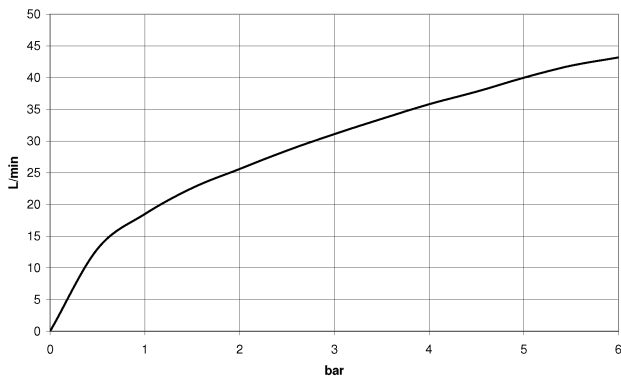

Bathtub - CL.1

Deck valve counter-clockwise closing hot - polished chrome

Article number: 20 002 706-00

- CASCADE structure
- 1-1/4" hole diameter
- Flange 2-3/8" x 2-3/8"
- Fittings group in compliance with DIN 4109: 1
- (ADA)

polished chrome

Dimensional drawing

All dimensions in mm / inch = mm x 0,0394

Bathtub - CL.1

Deck valve counter-clockwise closing hot - polished chrome

Article number: 20 002 706-00

Flow rate chart

Bathtub - CL.1